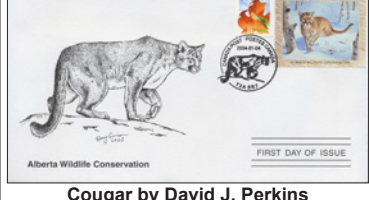

Cougar by Derek C. Wicks
 AWF3d 1998 First Day cover.. 36.00 .. 25.00
 AWF3e artist signed (75) 41.00 .. 27.00

Elk by Don Enright
 AWF4d 1999 First Day cover.. 32.00 .. 25.00
 AWF4e artist signed (65) 38.00 .. 27.00

Bald Eagle by Debra Lynn Ireland
 AWF5d 2000 First Day cover.. 32.00 .. 25.00
 AWF5e artist signed (40) 38.00 .. 27.00

Bobcat by Tom Mansanarez
 AWF6d 2001 First Day cover.. sold out
 AWF6e artist signed (40) sold out

Rocky Mountain Elk by Hayden Lambson
 AWF7d 2002 First Day cover.... sold out
 AWF7e artist signed (40) sold out

Whitetail Deer by Ken Latham
 AWF8d 2003 First Day cover.. 30.00 .. 15.00
 AWF8e artist signed (40) 36.00 .. 18.00