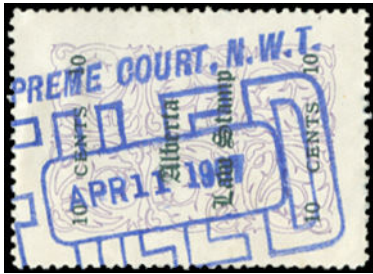

AL1 - 10c green on purple with very scarce
"SUPREME COURT N.W.T. Apr 11, 1907" cancel.
VF used - $50 (±US$40)