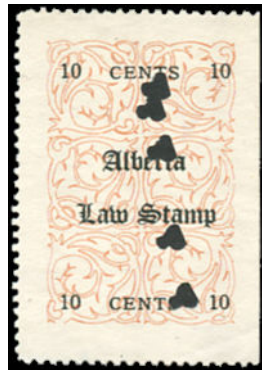

AL4a - 10c black with BROWN background.
Faint natural paper bend bottom right.
Rarely seen, much undervalued in 2017 catalogue.
$35 (±US$28)