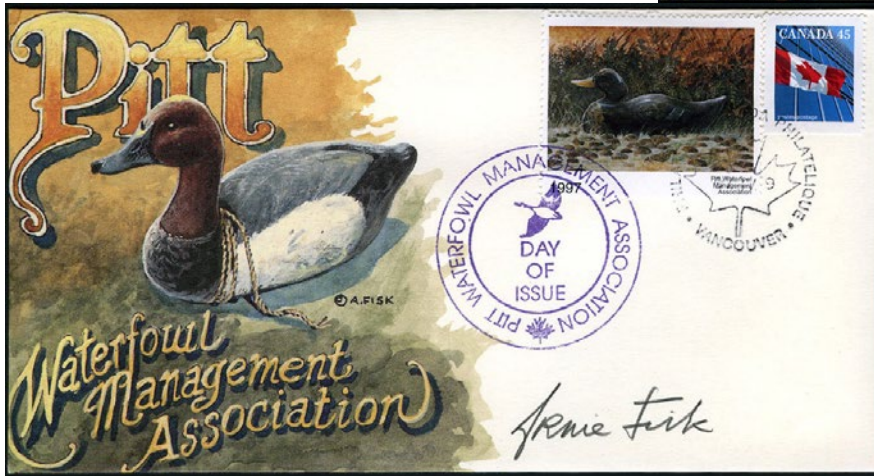

1897 WIDOW QUEEN

FSC8 - \$1 used

Nice fresh clean copy.

Cat \$55

IT38#11 - \$40 approx US\$34

1897 WIDOW QUEEN

FSC12 - \$5 black used.

Ironed out document crease like most other copies out there.
small surface scrape just below "\$5"

Nice clean looking copy. Cat \$475

IT38#13 - \$105 approx US\$89.25

**PITT WATERFOWL
PW3c - 1992**
First Day Cover
Artist signed. Cat. \$40
IT38#14 - \$20 approx US\$17

**PITT WATERFOWL
PW6c - 1995**
First Day Cover
Artist signed. Cat. \$45
IT38#15 - \$22 approx US\$18.70