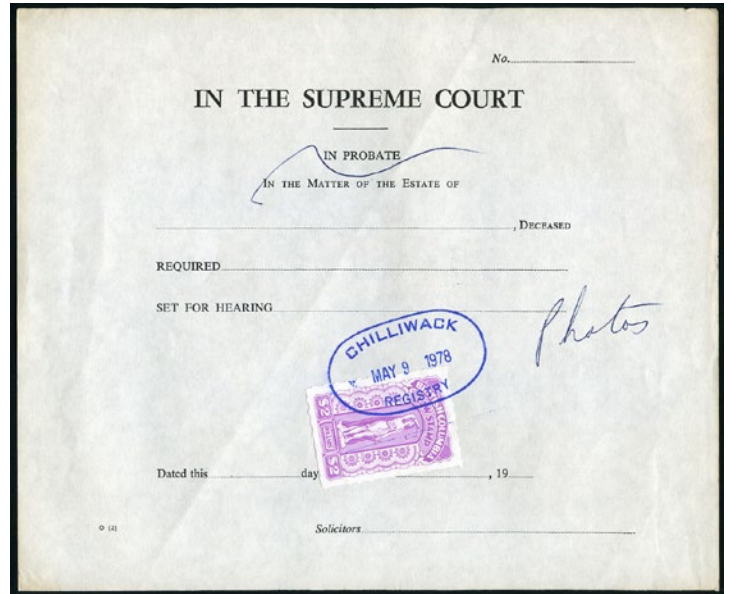

British Columbia "IN THE SUPREME COURT"

2 small documents 8 1/2" x 7". BCL60 - $2 magenta pays the required Fee on both.
Interesting for the cancel collector as one document has black and the other blue Chilliwack Registry cancel.
IT38#18 - $20 approx US$17