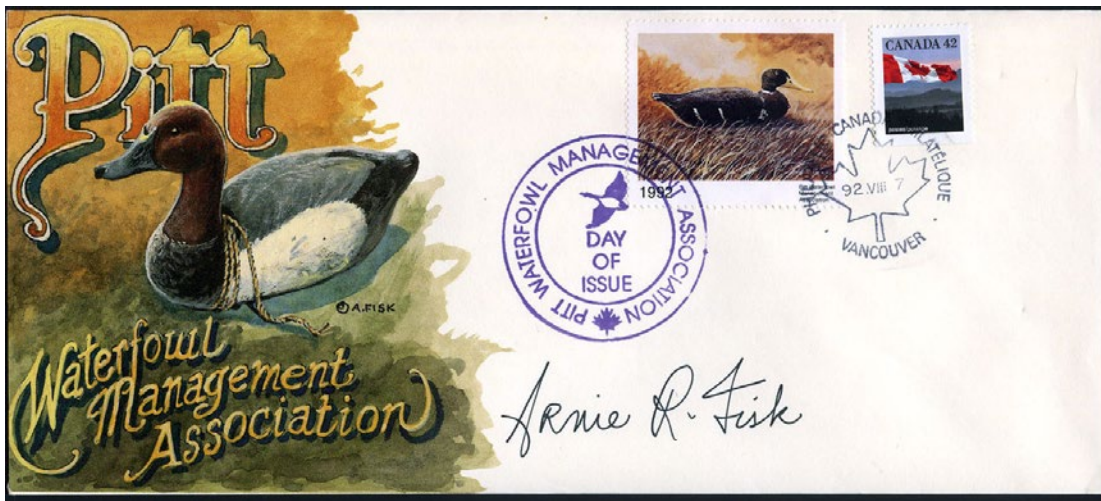

1897 WIDOW QUEEN

FSC8 - \$1 used

Nice fresh clean copy.

Cat \$55

IT38#11 - \$40 approx US\$34

1897 WIDOW QUEEN

FSC12 - \$5 black used.

Ironed out document crease like most other copies out there.
small surface scrape just below "\$5"

Nice clean looking copy. Cat \$475

IT38#13 - \$105 approx US\$89.25

**PITT WATERFOWL
PW3c - 1992**
First Day Cover
Artist signed. Cat. \$40
IT38#14 - \$20 approx US\$17

**PITT WATERFOWL
PW6c - 1995**
First Day Cover
Artist signed. Cat. \$45
IT38#15 - \$22 approx US\$18.70