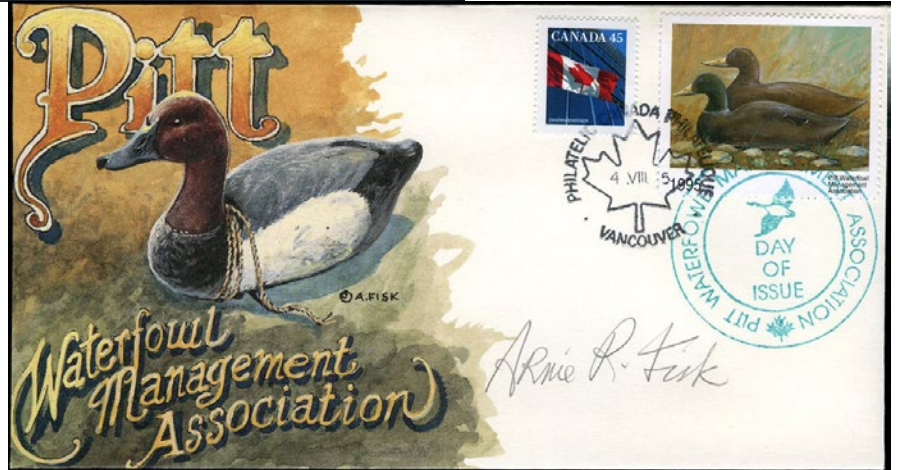

1897 WIDOW QUEEN

FSC8 - \$1 used

Nice fresh clean copy.

Cat \$55

IT38#11 - \$40 approx US\$34

1897 WIDOW QUEEN

FSC12 - \$5 black used.

Ironed out document crease like most other copies out there.
small surface scrape just below "\$5"

Nice clean looking copy. Cat \$475

IT38#13 - \$105 approx US\$89.25

**PITT WATERFOWL
PW3c - 1992**
First Day Cover
Artist signed. Cat. \$40
IT38#14 - \$20 approx US\$17

**PITT WATERFOWL
PW6c - 1995**
First Day Cover
Artist signed. Cat. \$45
IT38#15 - \$22 approx US\$18.70