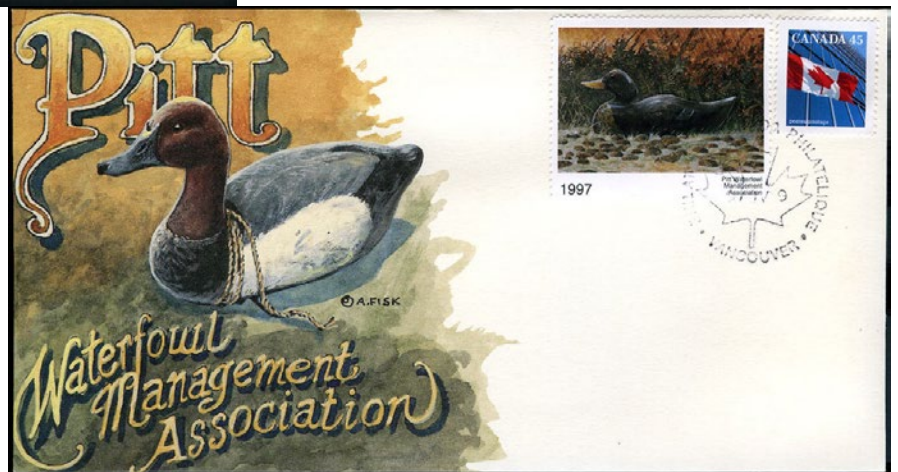

**PITT WATERFOWL
PW6c - 1995**
First Day Cover
Artist signed. Cat. $45
IT38#15 - $22 approx US$18.70

**PITT WATERFOWL
PW8c - 1997**
First Day Cover
Artist signed. Cat. $45
IT38#16 - $20 approx US$17