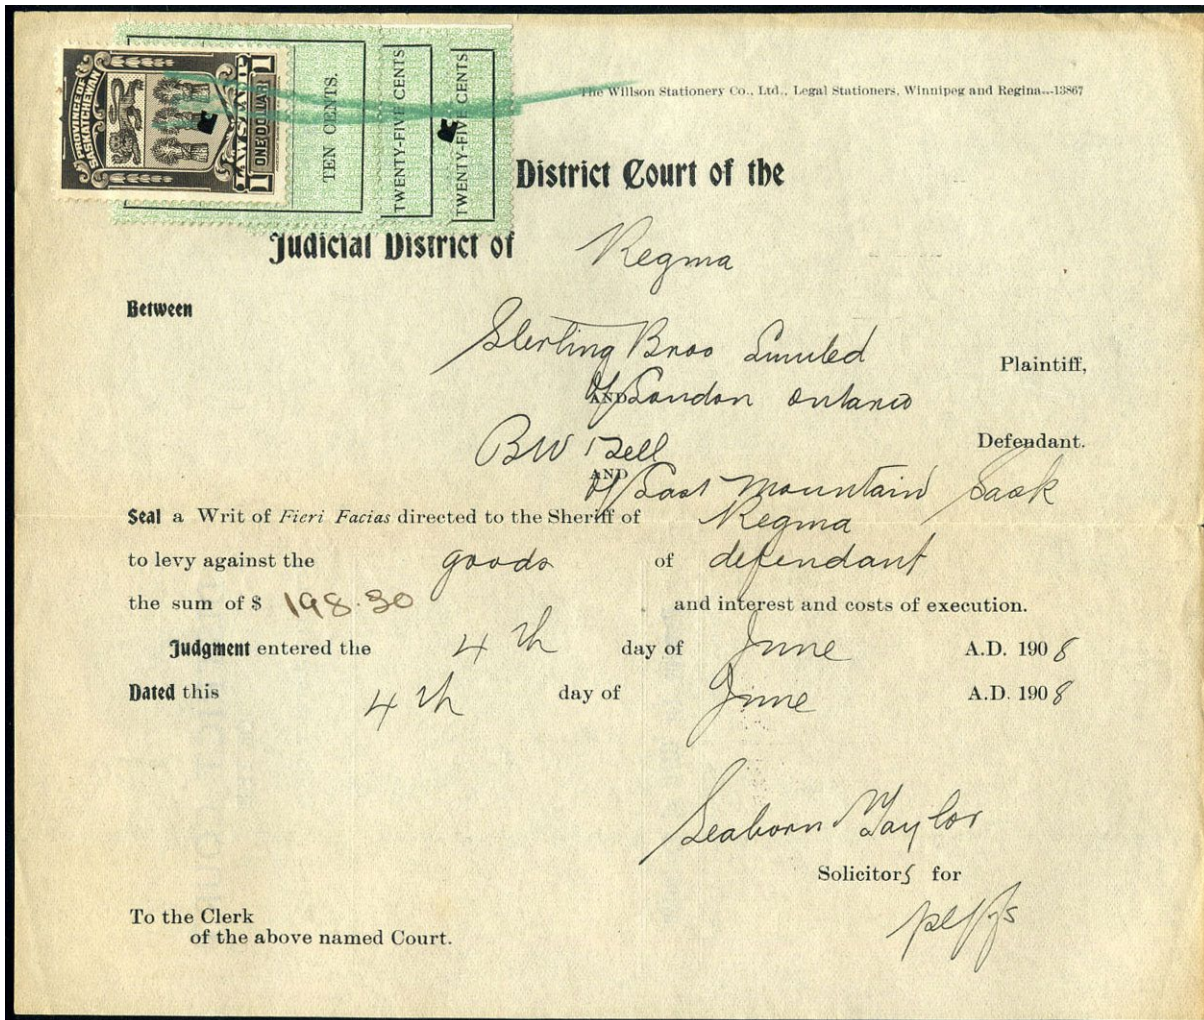

1908 Saskatchewan document "In the District Court of the Judicial District of Regina"
SL20 - 10c, SL24 - 25c x 2 copies, SL39 - $1.
A very attractive small document with mixed use of 1907 and 1908 Law stamps.
IT38#19 - $79 approx US$67.15