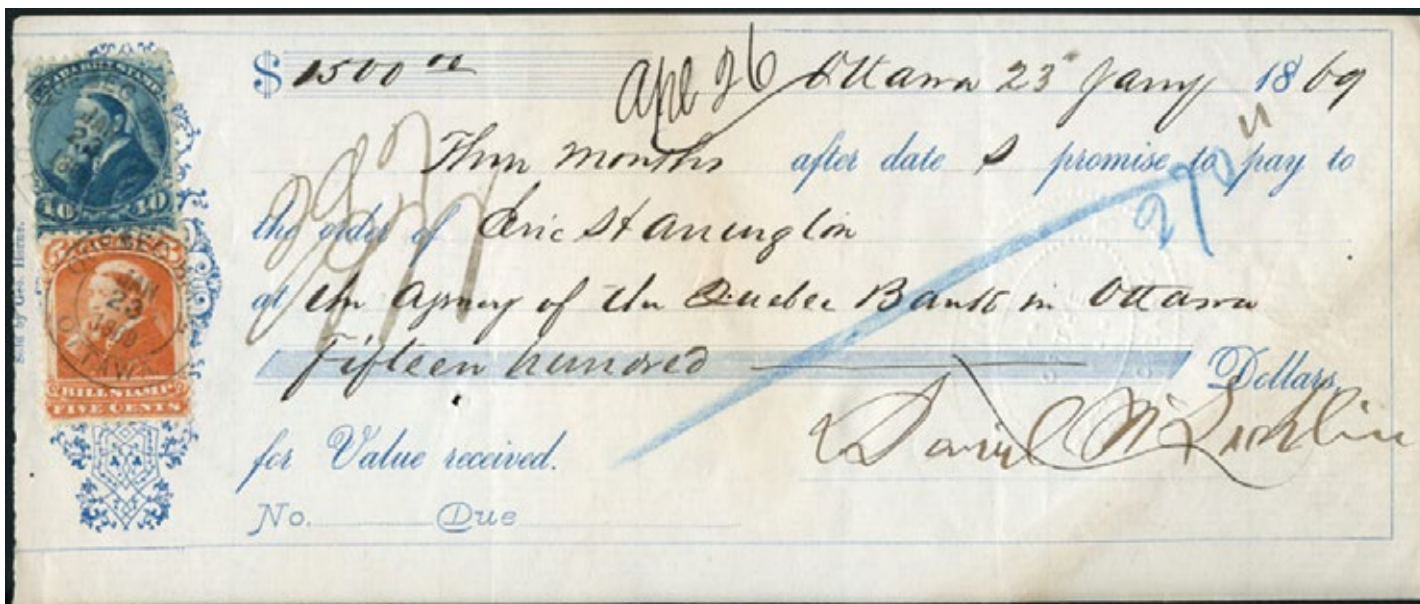

FB42 - 5c and FB50 - 40c on 1869 $1500 Ottawa note.

Nice clean note with clear dated cancels on both stamps "Quebec Bank Ottawa - Jan 23, 1869".
I haven't seen many notes with nice clear cancels like this one. - $70 (±US$56)