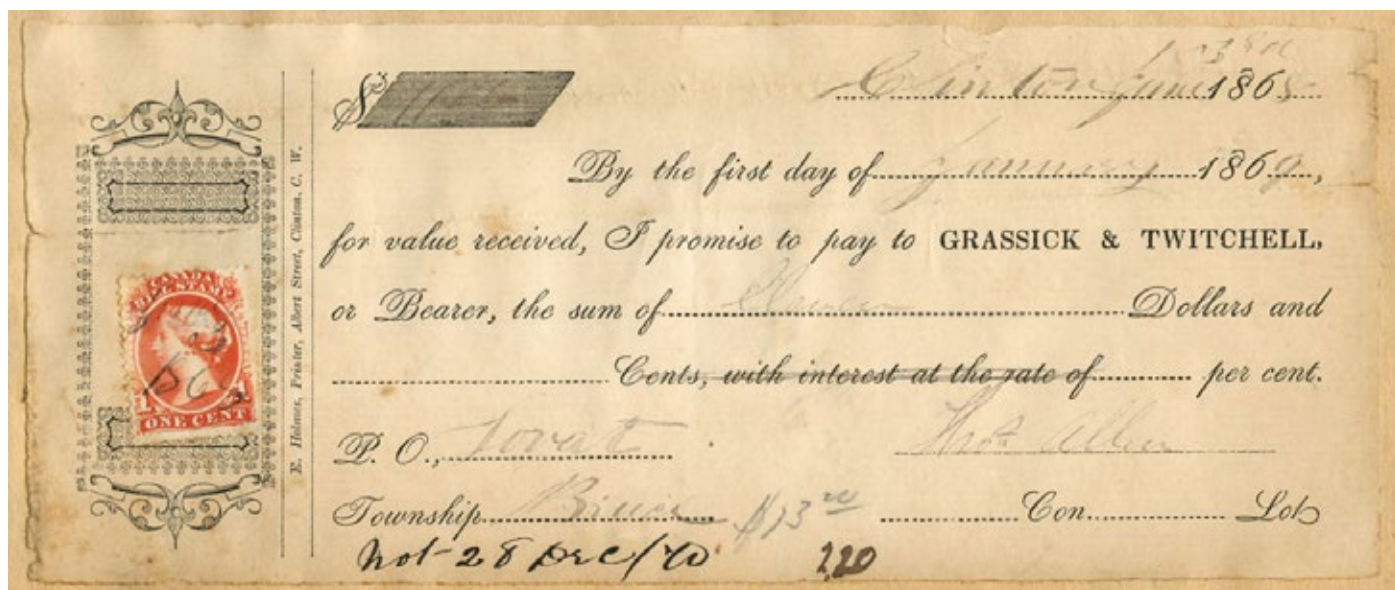

FB18 - 1c red on 1868 Clinton $11 promissory note.

At some point the note was affixed to thick brown paper to preserve it.
Second bill issue revenues seldom seen on document. Previously offered at $95
Reduced to $60 (±US$48)