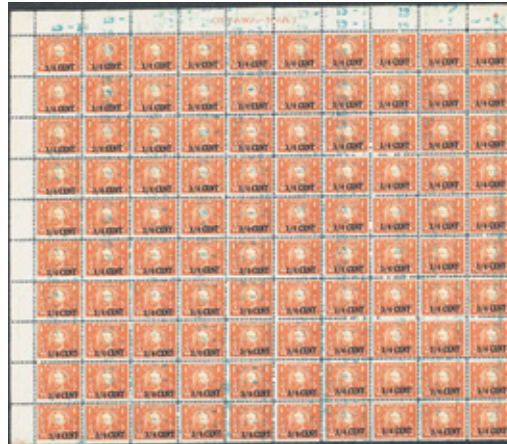

FX30 - 3/4 CENT OVERPRINT on 1c WAR TAX.

Complete pane of 100 - "Ottawa-No A-1" imprint, see enlargement. Minor perf separation
Perfect for the **WAR TAX** collector - $50