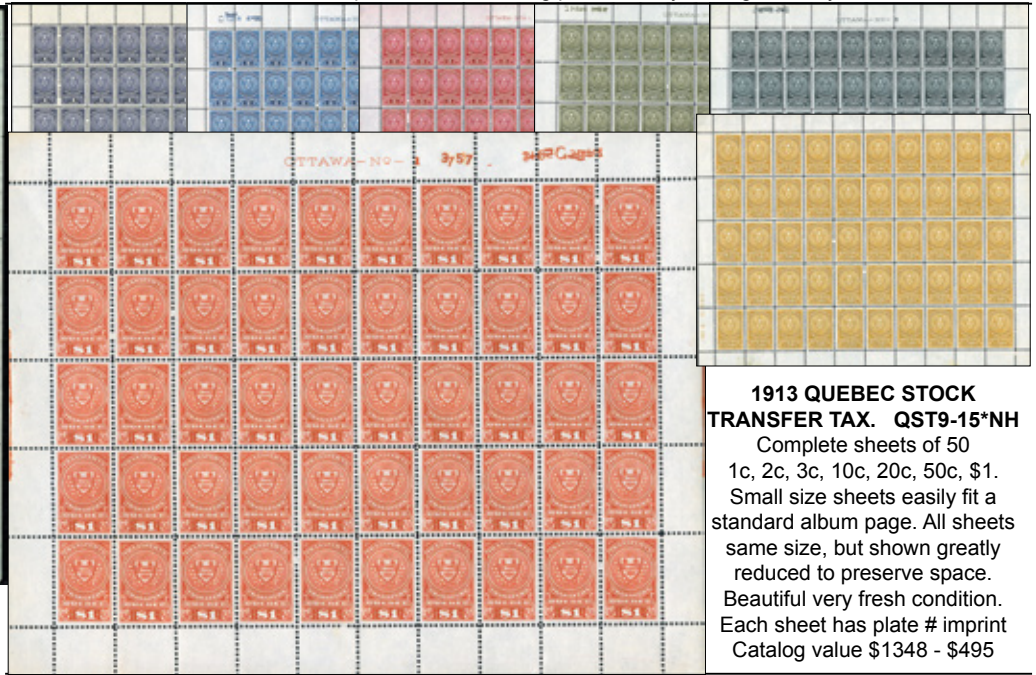

FSC5 - $1 blue genuinely used on 1886 legal size "PROCEEDINGS" document. Below the Law stamp is a very large colorless **"Dominion of Canada Supreme Court"** seal. 1876 Young Queen issue stamps on document are very rare. Only the bottom half of document shown due to space limitation - $295