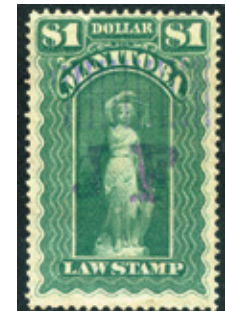

ML98 - $1 green with "JF" signed "K.Bileski" -Cat $200... $175