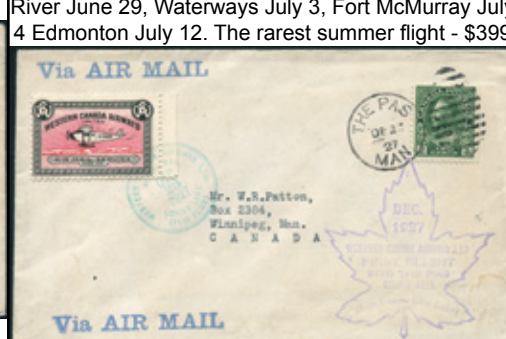

WESTERN CANADA AIRWAYS
CL40-2706 December 23, 1927 **First Flight** The Pas to Flin Flon. Two special cachets - $40