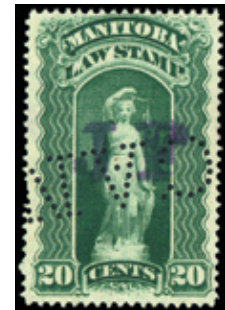

1892 Manitoba ML95 VERY RARE 20c green with "JF". Beautiful fresh condition, well centered. signed "K. Bileski" Cat. $450 .... $350